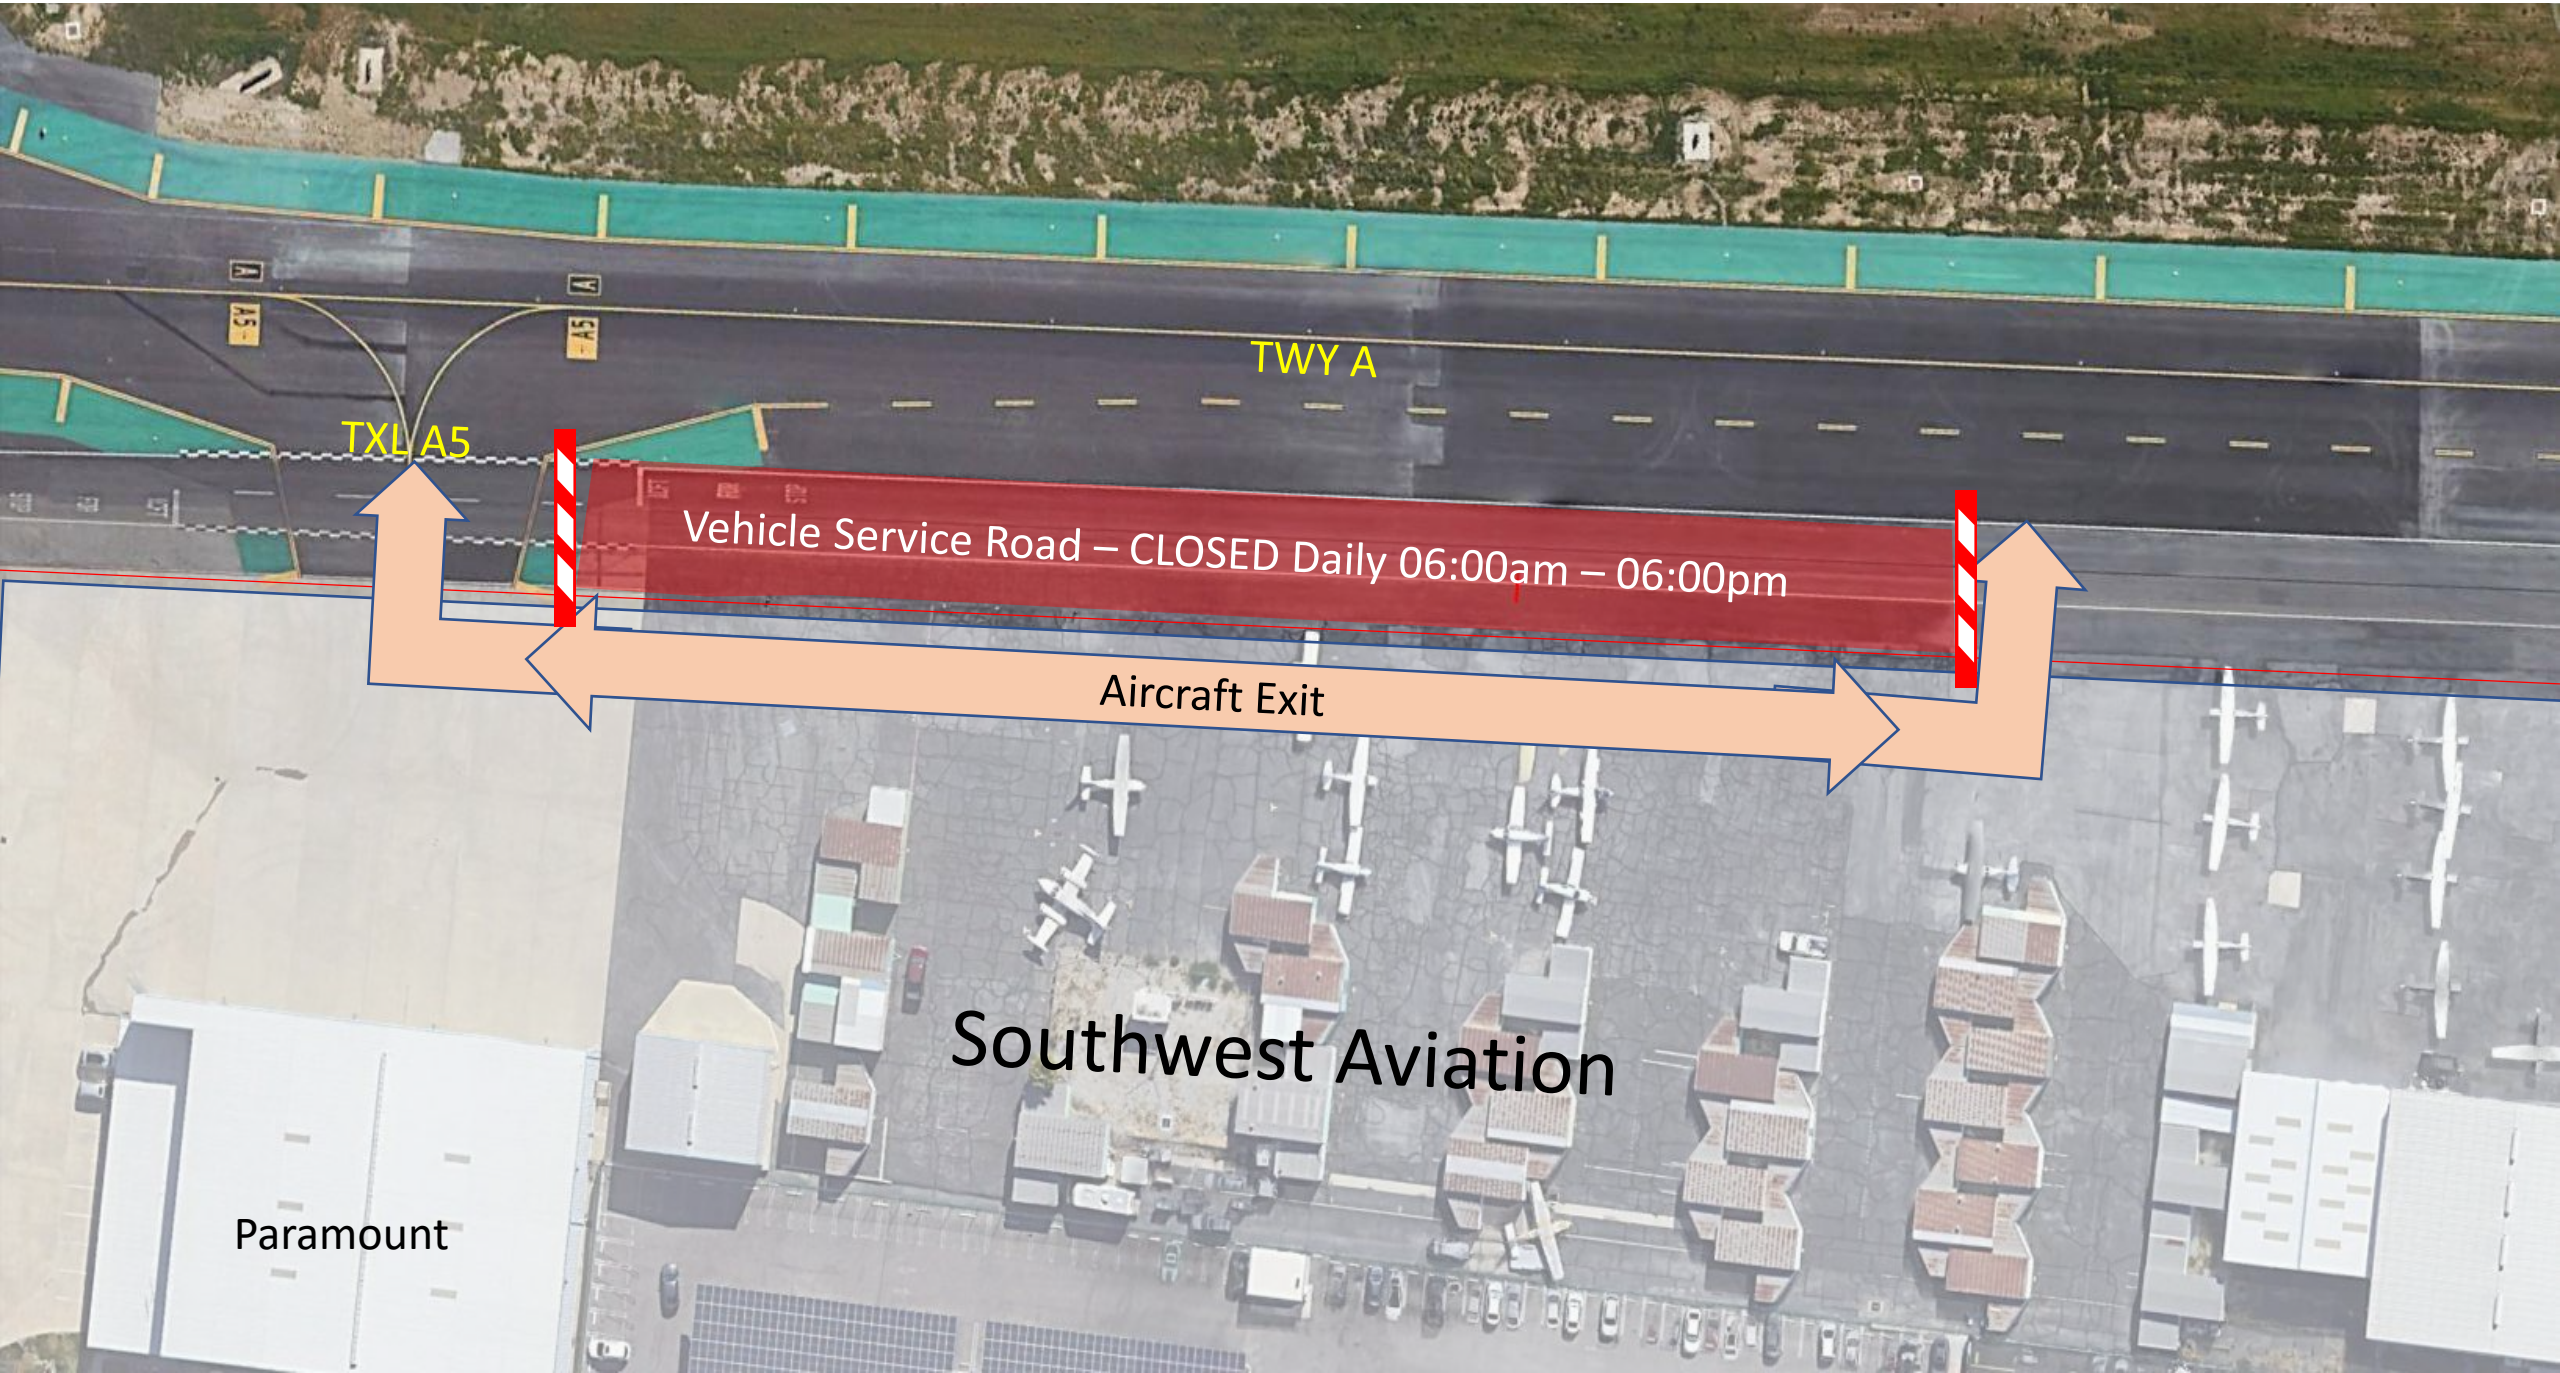

## Notice #2022-003

Date: [Friday, February 04, 2022]

Time: February 4<sup>th</sup> from 06:00 am to February 7<sup>th</sup>, 06:00 pm, local time.

Subject: Vehicle Service Road between TWY Q and TWY R Closed for Paving.

- The west vehicle service road will be closed daily from 06:00 am to 06:00 pm for paving.

*Please see attached diagram.*

**NOTE:**

For official NOTAM information, go to <https://pilotweb.nas.faa.gov/PilotWeb/> or contact a Flight Service Specialist at 1-800-WX-Brief (1-800-992-7433).

TXL A5

TWY A

Vehicle Service Road – CLOSED Daily 06:00am – 06:00pm

Aircraft Exit

Southwest Aviation

Paramount